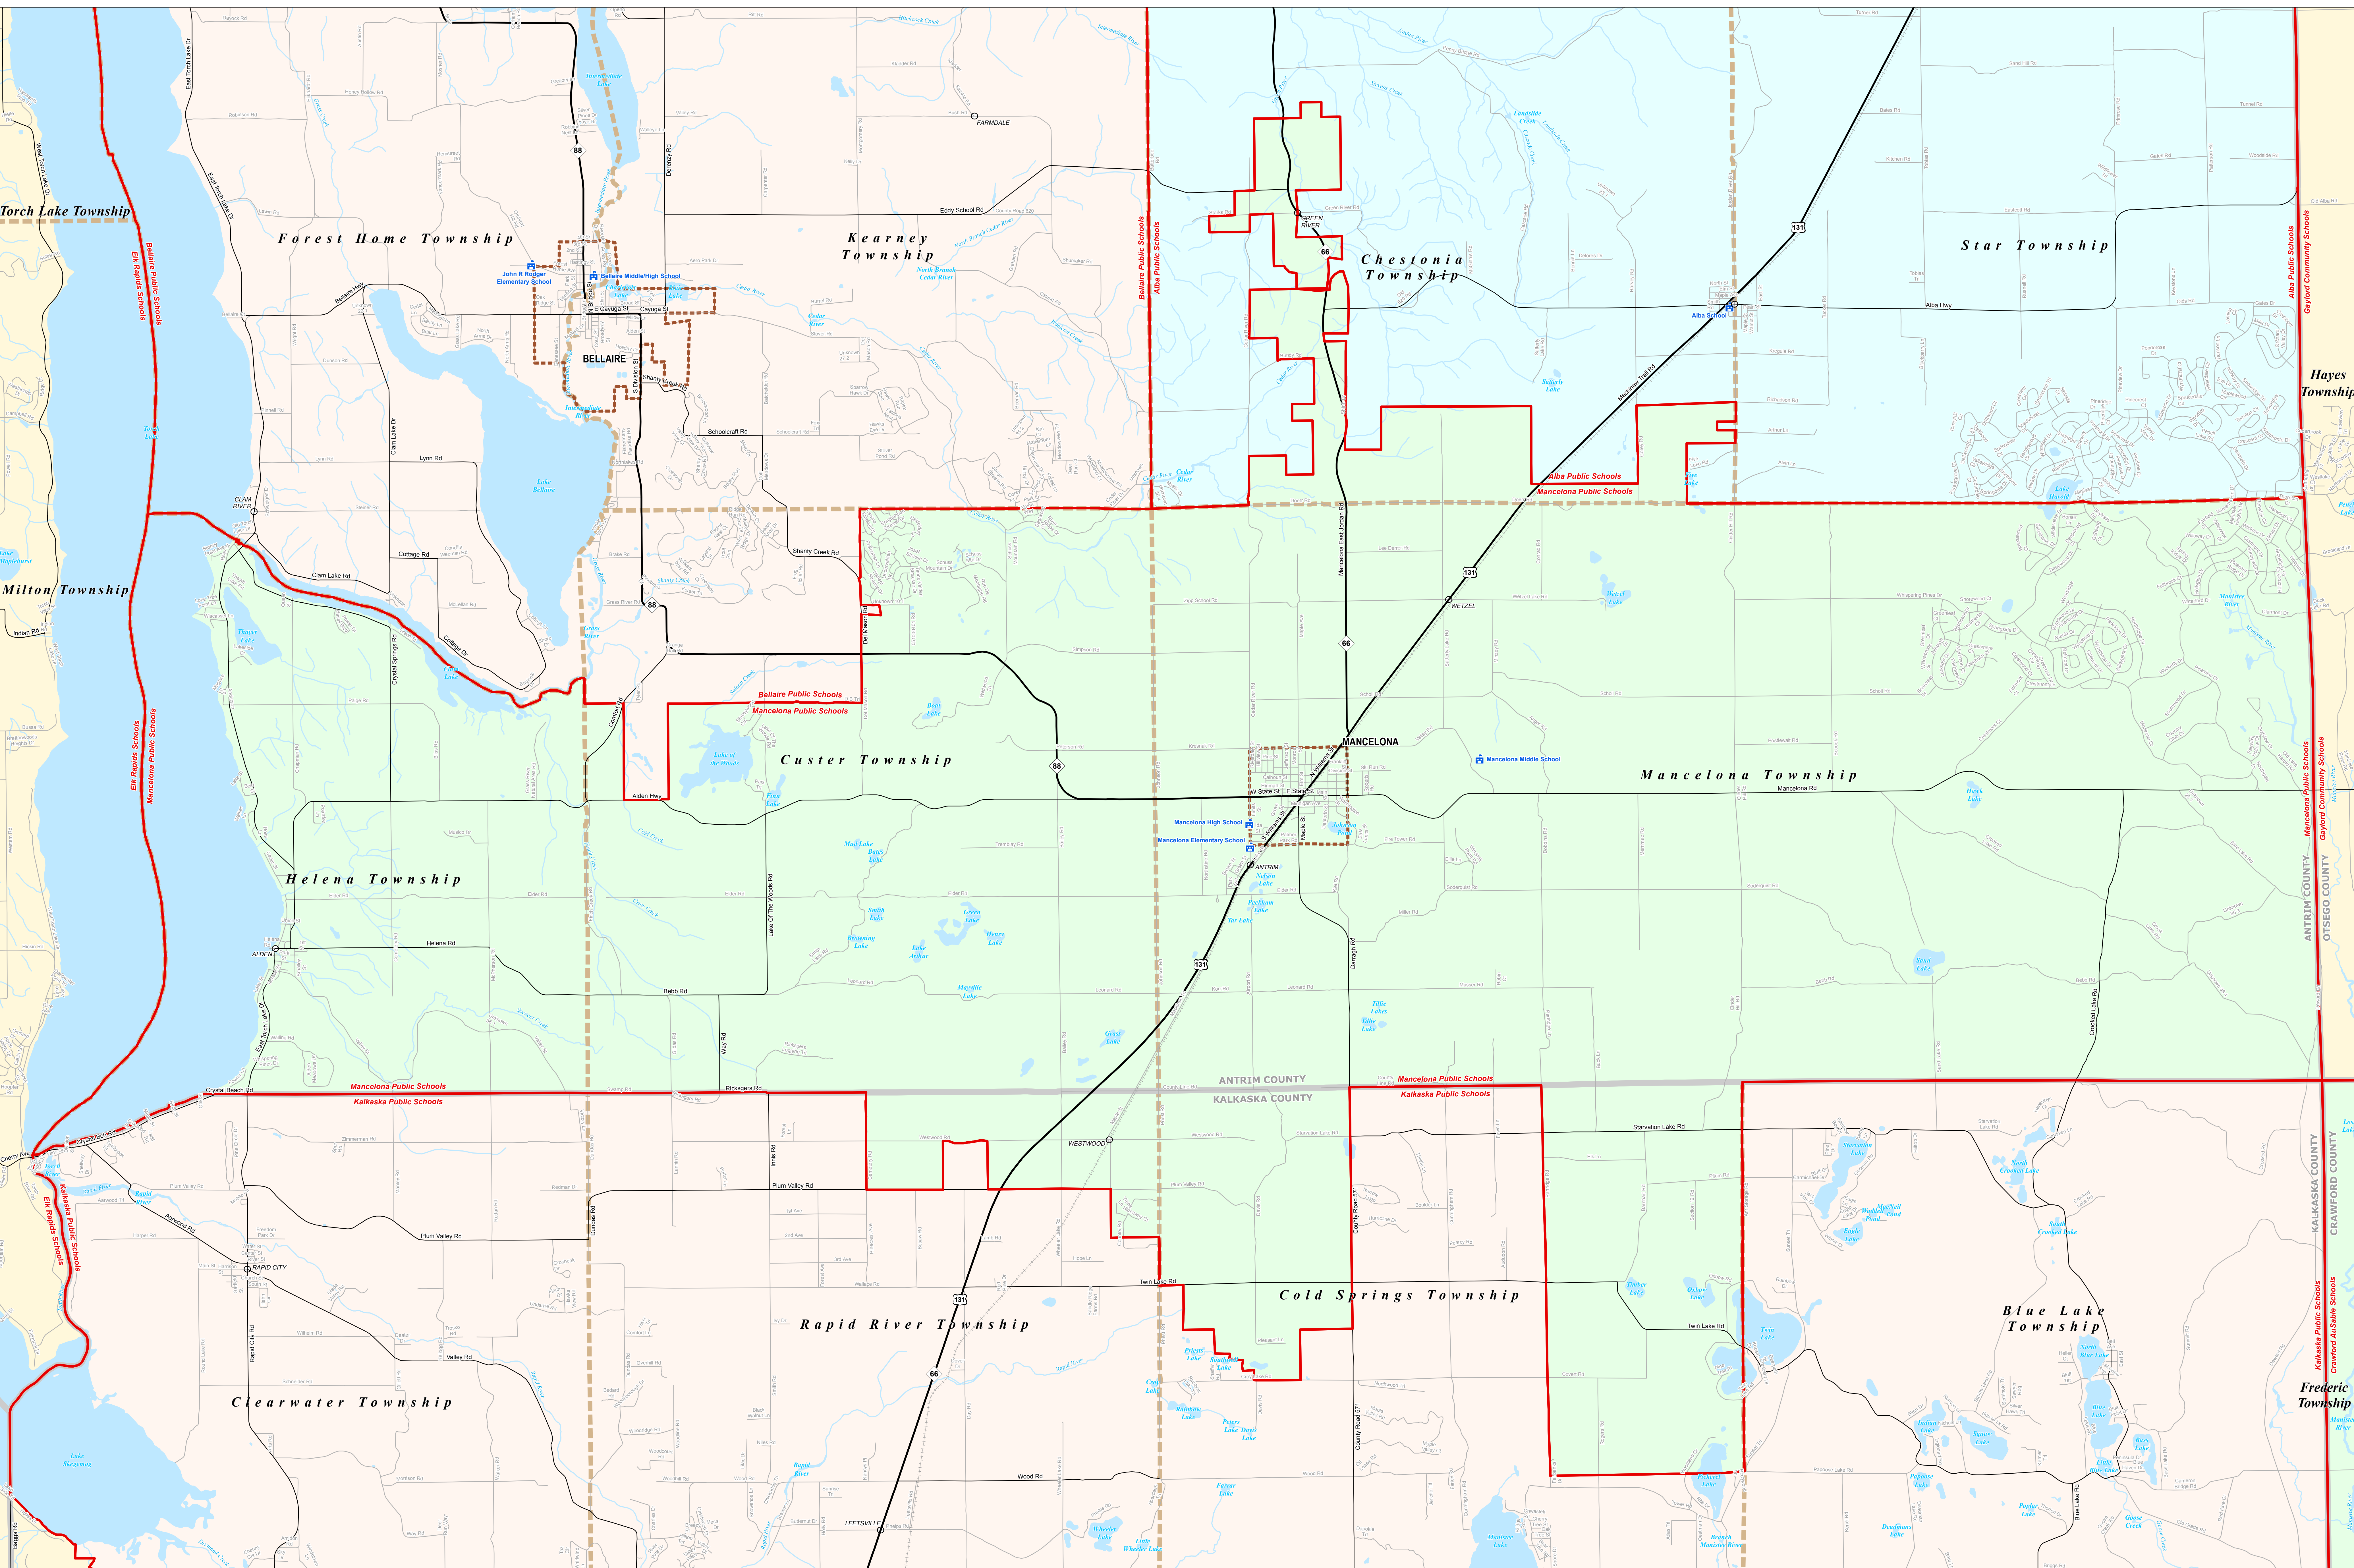

MANCELONA PUBLIC SCHOOLS

Traverse Bay Area ISD

0 0.25 0.5 1 Miles

All information presented in this publication is in the public domain and may be reproduced, reprinted, and redistributed as desired.

Legend	
School District	Unincorporated Place
County	School
City	Water Feature
Township	Freeway
Village	Highway
Census Designated Place	Primary Road
	Local Road
	Railroad
	River, Stream, or Drain